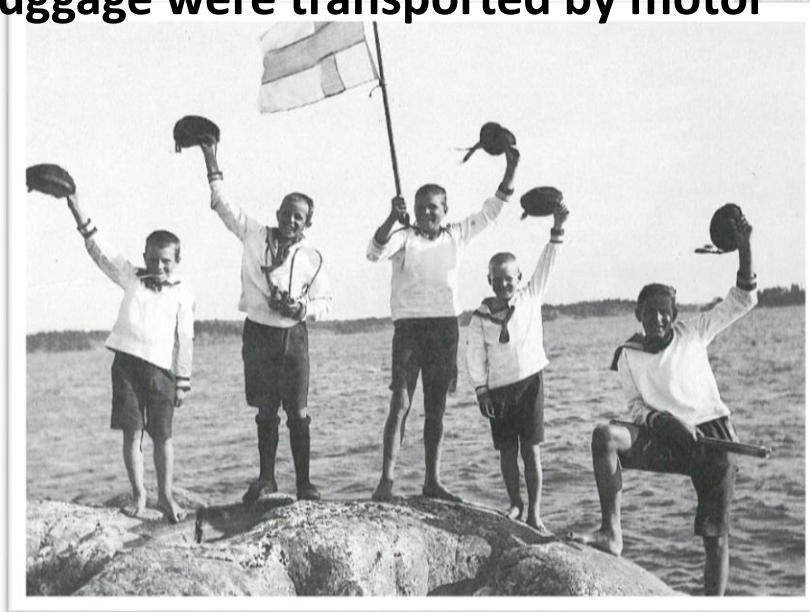

HARVA TODAY

- ▽ Modern camp center
- ▽ 2008-2013 large scale renovation
 - Electricity
 - Plumming
 - New diner, kitchen and toilets
 - New accommodation building
- ▽ Activities run from april to November (due to winter and freezing sea...)
- ▽ Summers usually fully booked during school vacation.
- ▽ Transportation to Harva arranged from Turku Scout Harbour by YMCA owned boats. Distance is app. 1000m.