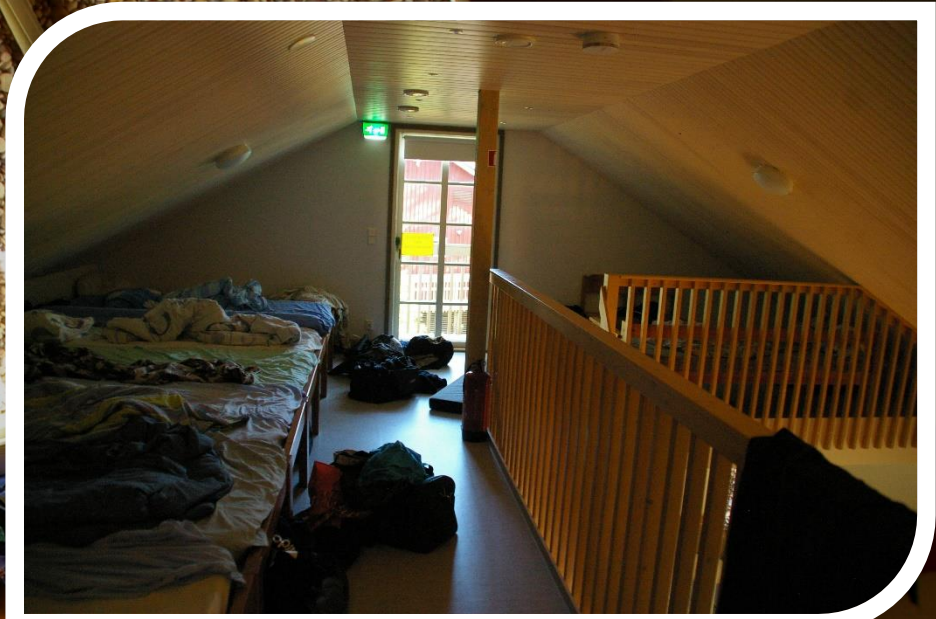

HARVA ACCOMMODATION

MAIN BUILDING (max 53 pers.)

- ▽ Big room for 21
- ▽ Small room for 14
- ▽ 2 instructor rooms for 8
(8+8)
- ▽ 2 toilets
- ▽ Camp manager room for 2
- ▽ Toilet & shower for manager

HARVA ACCOMMODATION