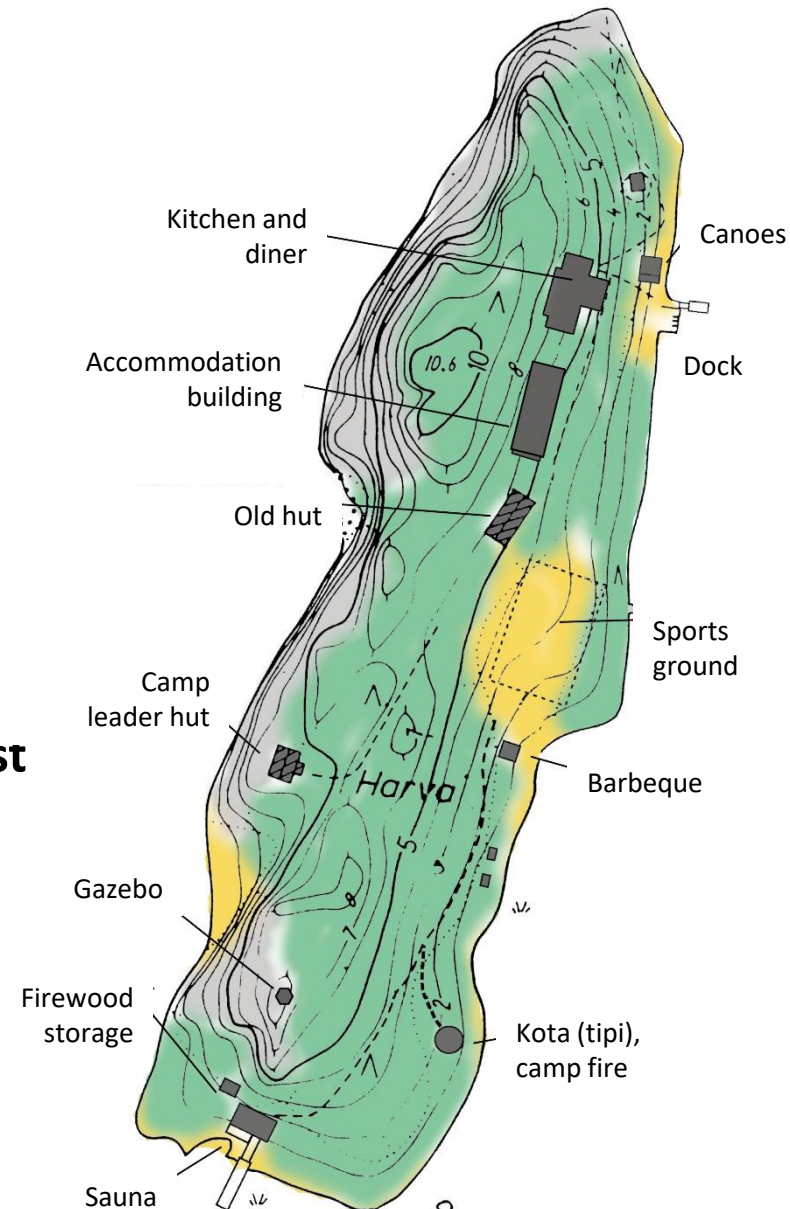

HARVA

HARVA CAMP ISLAND

- ▽ Under YMCA Turku since 1924
- ▽ First camps arranged 1925
- ▽ First permanent youth camping center in Finland
- ▽ Situated in Turku archipelago, 20 km from city of Turku. Turku lies in most south-west part of Finland, 150 km from Helsinki

HARVA TODAY

- ▽ Modern camp center
- ▽ 2008-2013 large scale renovation
 - Electricity
 - Plumming
 - New diner, kitchen and toilets
 - New accommodation building
- ▽ Activities run from april to November (due to winter and freezing sea...)
- ▽ Summers usually fully booked during school vacation.
- ▽ Transportation to Harva arranged from Turku Scout Harbour by YMCA owned boats. Distance is app. 1000m.

WHY HARVA HARVA IS SO GOOD PLACE FOR YOUNG PEOPLE?

Near Turku -
easy access by public
transport

Camp "owns" the
island – place for
just us

Communality -
shared rooms and
beds

Maintaining place
ourselves – our
place, "real jobs"

Lots of activity
possibilities

Not too fancy and
tidy place...

ACTIVITIES IN HARVA

- ▽ Different boats
- ▽ Paddling and canoeing – equipment even for 30-40 at same time
- ▽ Giant Kota (Tipi) for 50 persons sitting in circle
- ▽ Sportsfield and equipment
- ▽ Frisbeegolf course (disc golf)
- ▽ Basket tower climbing
- ▽ Survival island "Hermit" within paddling distance, log cottage with open fire