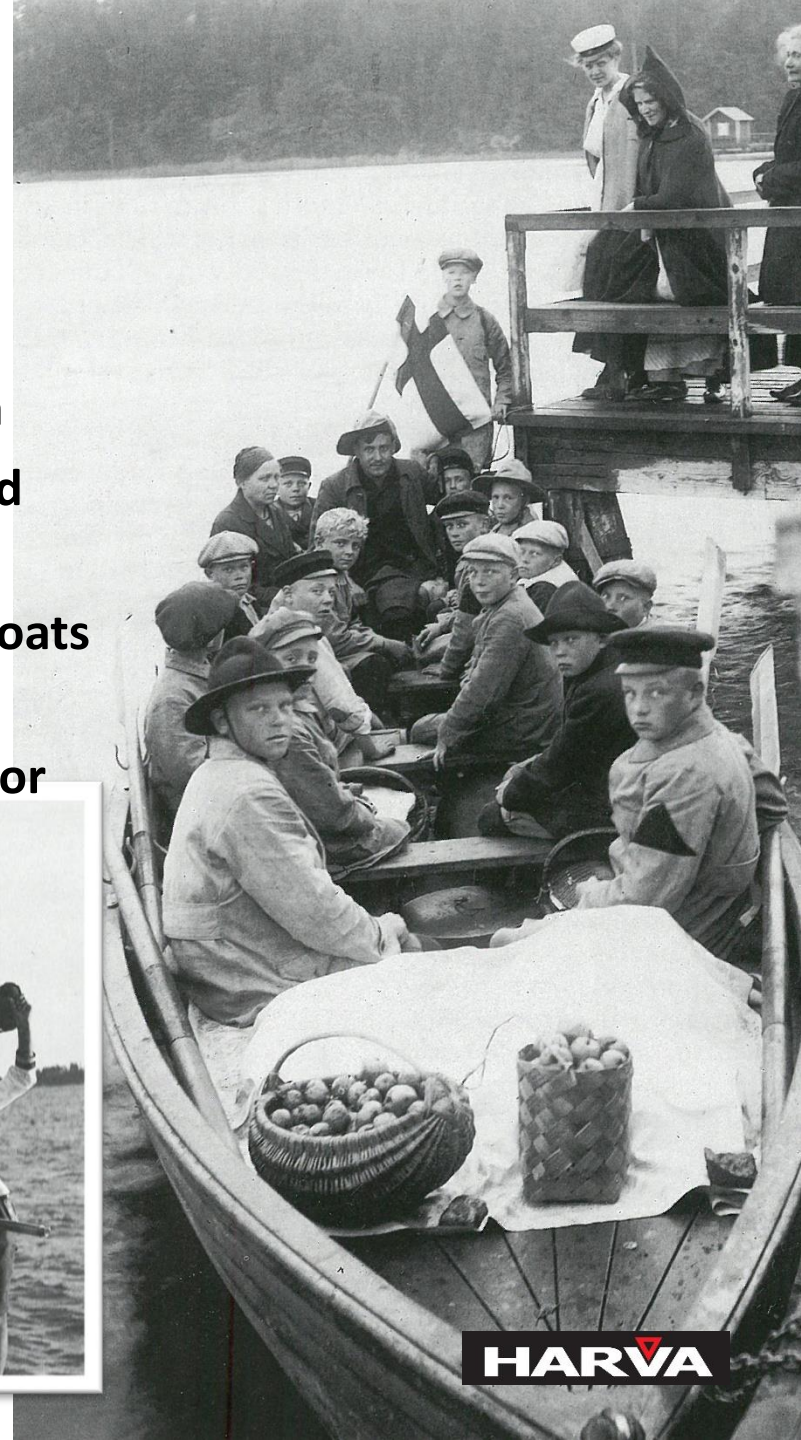

HARVA HISTORY

- ▽ First buildings were accommodation and kitchen-diner
- ▽ Camps sleeping in tents was quite common
- ▽ Typically first camps during first years lasted even 4 weeks
- ▽ Camps started from Turku – using rowing boats and later motor boats
- ▽ Gear and luggage were transported by motor boat